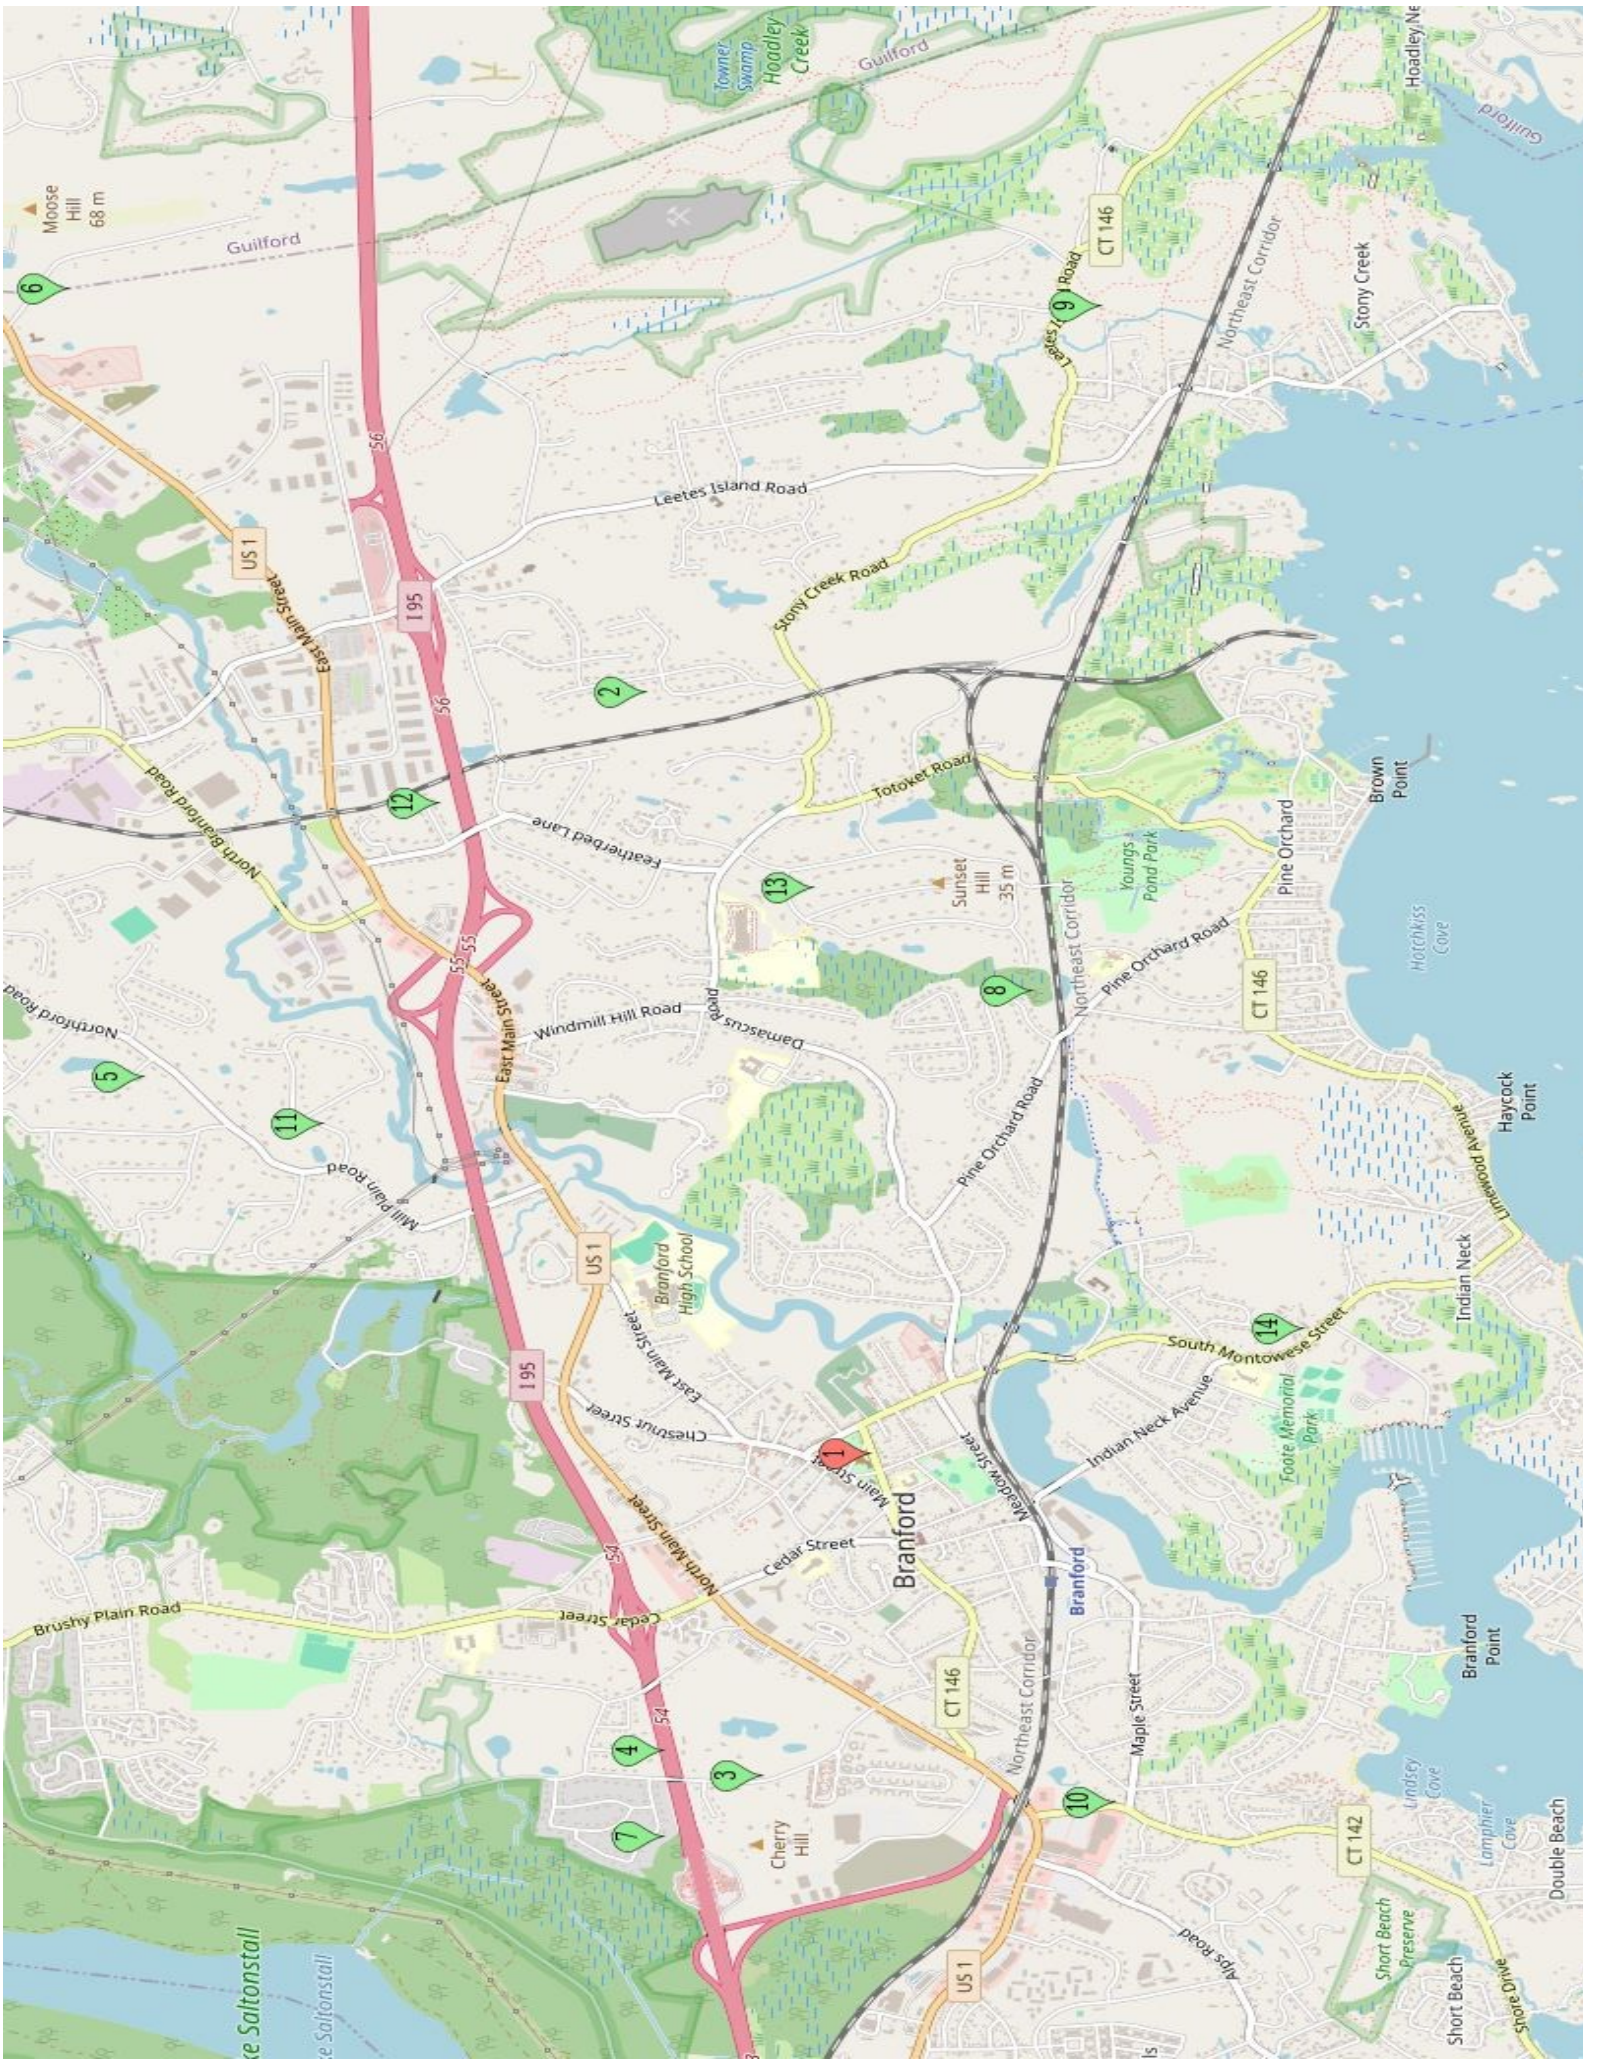

Moose Hill 68 m

Guilford

US 1

195

Leetes Island Road

Stony Creek Road

CT 146

Northeast Corridor

Stony Creek

2

Featherbed Lane

Totoket Road

Youngs Pond Park

Brown Point

12

Windmill Hill Road

Damascus Road

Sunset Hill 35 m

8

Northeast Corridor

CT 146

Hotchkiss Cove

5

11

Mill Plain Road

US 1

195

Branford High School

Pine Orchard Road

Pine Orchard Road

Haycock Point

Indian Neck

14

South Montowese Street

Foote Memorial Park

Branford

7

Main Street

Meadow Street

Indian Neck Avenue

10

Maple Street

Branford Point

Brushy Plain Road

Cedar Street

Cedar Street

CT 146

Northeast Corridor

10

Limsey Cove

4

3

Cherry Hill

US 1

CT 142

10

Short Beach Preserve

Double Beach

Saltonstall

Saltonstall

Short Beach Preserve

Double Beach